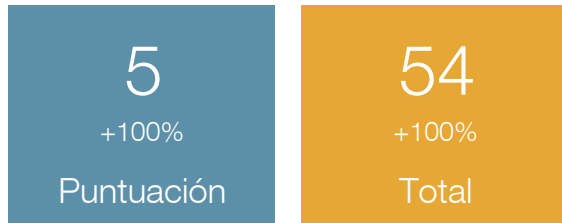

Reseñas

Distrito 2202 de Rotary International

01 Sept. - 30 Sept.