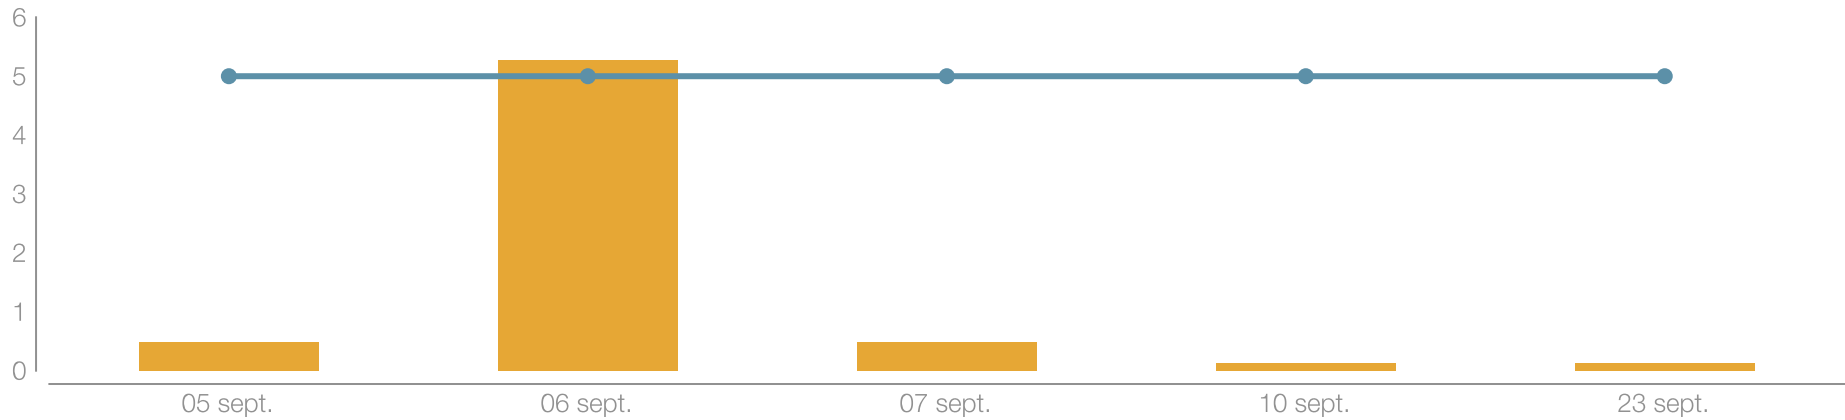

Reseñas

Distrito 2202 de Rotary International

01 Sept. - 30 Sept.