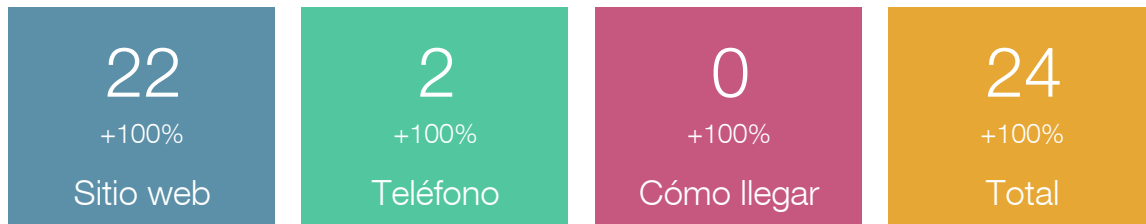

Clics

Distrito 2202 de Rotary International

01 Sept. - 30 Sept.