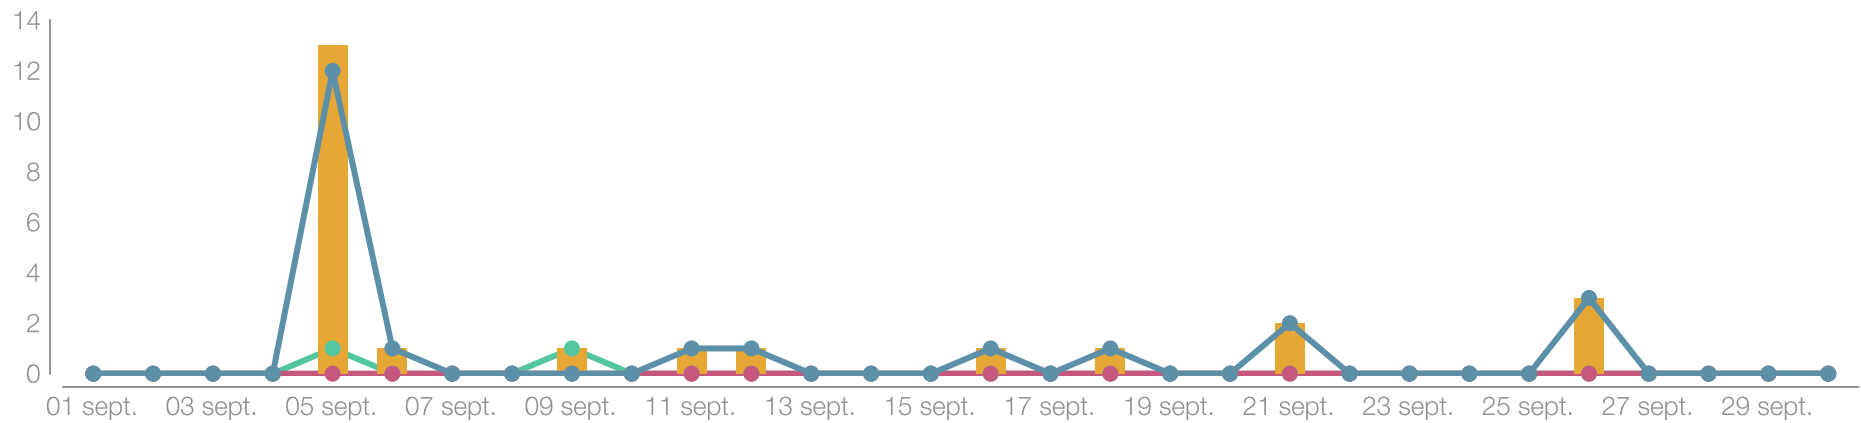

Clics

Distrito 2202 de Rotary International

01 Sept. - 30 Sept.